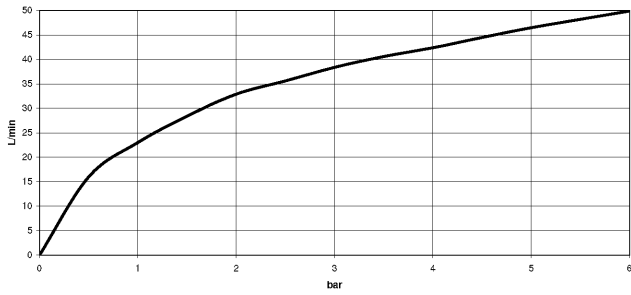

## Angle valve - Brushed Chrome

---

22 901 979

mm [inches]

### Flow rate chart

---