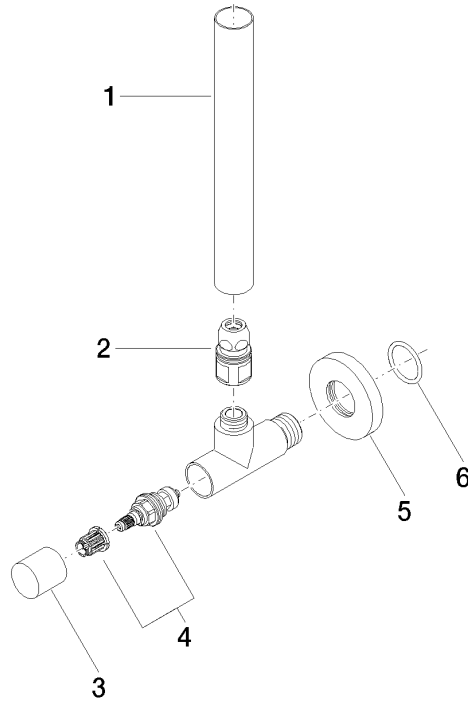

## Angle valve - Brushed Chrome

22 901 979

- rosette Ø 55 mm
- hose covering 200mm, for shortening
- WRAS 2205004

	Brushed Chrome	22 901 979-93
	Chrome	22 901 979-00
	Brushed Platinum	22 901 979-06
	Platinum	22 901 979-08
	Durabress (23kt Gold)	22 901 979-09
	Dark Chrome	22 901 979-19
	Brushed Durabress (23kt Gold)	22 901 979-28
	Matte Black	22 901 979-33
	Brushed Champagne (22kt Gold)	22 901 979-46
	Champagne (22kt Gold)	22 901 979-47
	Brushed Dark Platinum	22 901 979-99

## Angle valve - Brushed Chrome

---

22 901 979

mm [inches]

## Angle valve - Brushed Chrome

22 901 979

Parts for other finishes can be found here: [Chrome](#)

### Spare parts list

No.	Item Number	Name	Quantity used	Delivery time
1	09 28 22 020-93	pipe	1	20
2	90 24 03 276 00 90	conversion kit	1	2
3	09 20 22 001-93	handle	1	20
4	90 90 03 006 00 90	top	1	2
5	09 27 22 015-93	rosette	1	20
6	09 14 10 093 90	seal	1	2