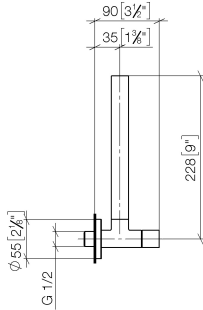

## Angle valve - Brushed Chrome

22 901 979

- rosette Ø 55 mm
- hose covering 200mm, for shortening
- WRAS 2205004

	Brushed Chrome	22 901 979-93
	Chrome	22 901 979-00
	Brushed Platinum	22 901 979-06
	Platinum	22 901 979-08
	Durabress (23kt Gold)	22 901 979-09
	Dark Chrome	22 901 979-19
	Brushed Durabress (23kt Gold)	22 901 979-28
	Matte Black	22 901 979-33
	Brushed Champagne (22kt Gold)	22 901 979-46
	Champagne (22kt Gold)	22 901 979-47
	Brushed Dark Platinum	22 901 979-99

## Angle valve - Brushed Chrome

---

22 901 979

mm [inches]

### Flow rate chart

---

### Spare parts list

No.	Item Number	Name	Quantity used	Delivery time
1	09 28 22 020-93	pipe	1	20
2	90 24 03 276 00 90	conversion kit	1	2
3	09 20 22 001-93	handle	1	20
4	90 90 03 006 00 90	top	1	2
5	09 27 22 015-93	rosette	1	20
6	09 14 10 093 90	seal	1	2